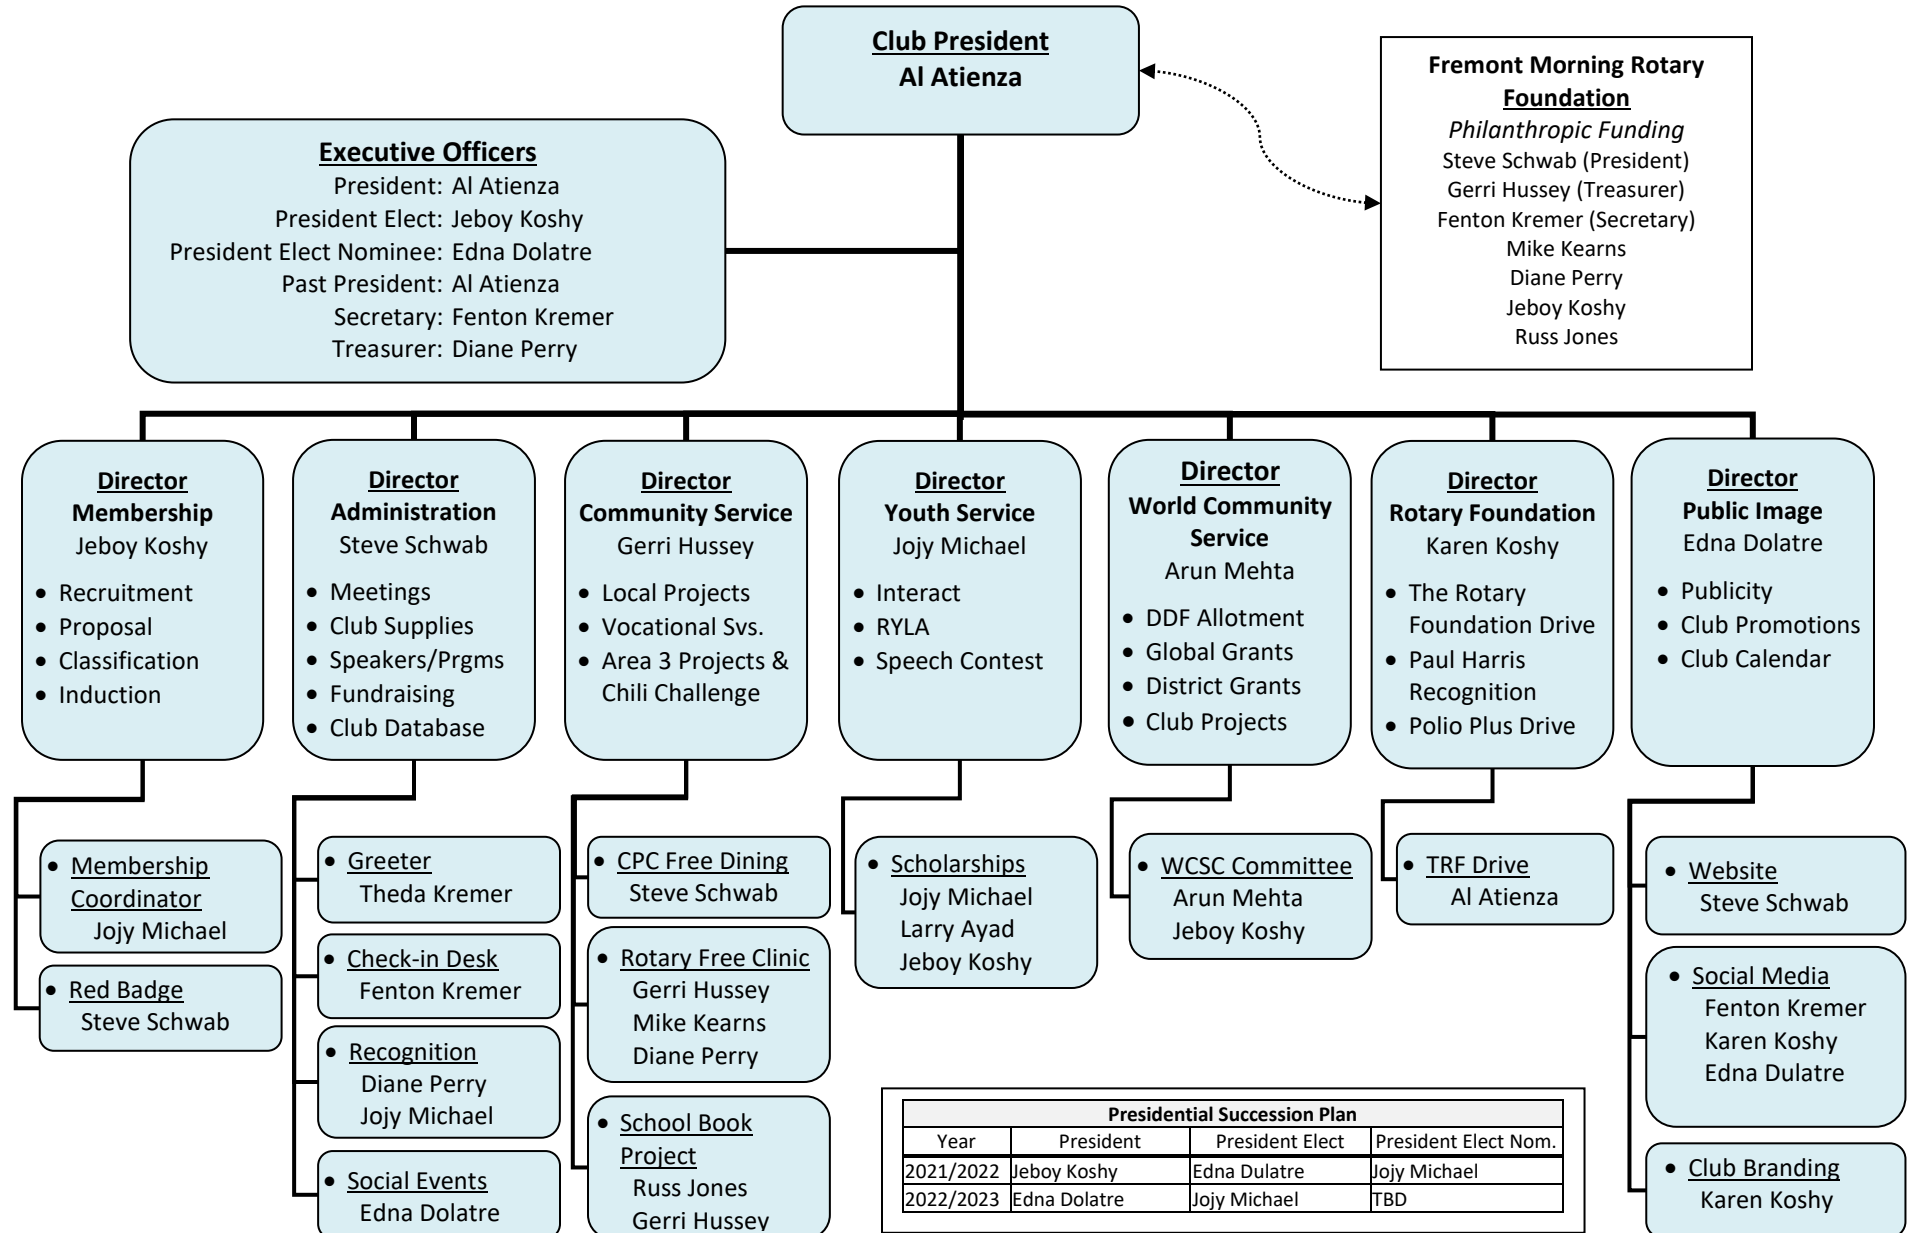

# Organization Chart 2020 / 2021

Revised: 7/1/2020

Presidential Succession Plan			
Year	President	President Elect	President Elect Nom.
2021/2022	Jeboy Koshy	Edna Dulatre	Jojoy Michael
2022/2023	Edna Dolatre	Jojoy Michael	TBD